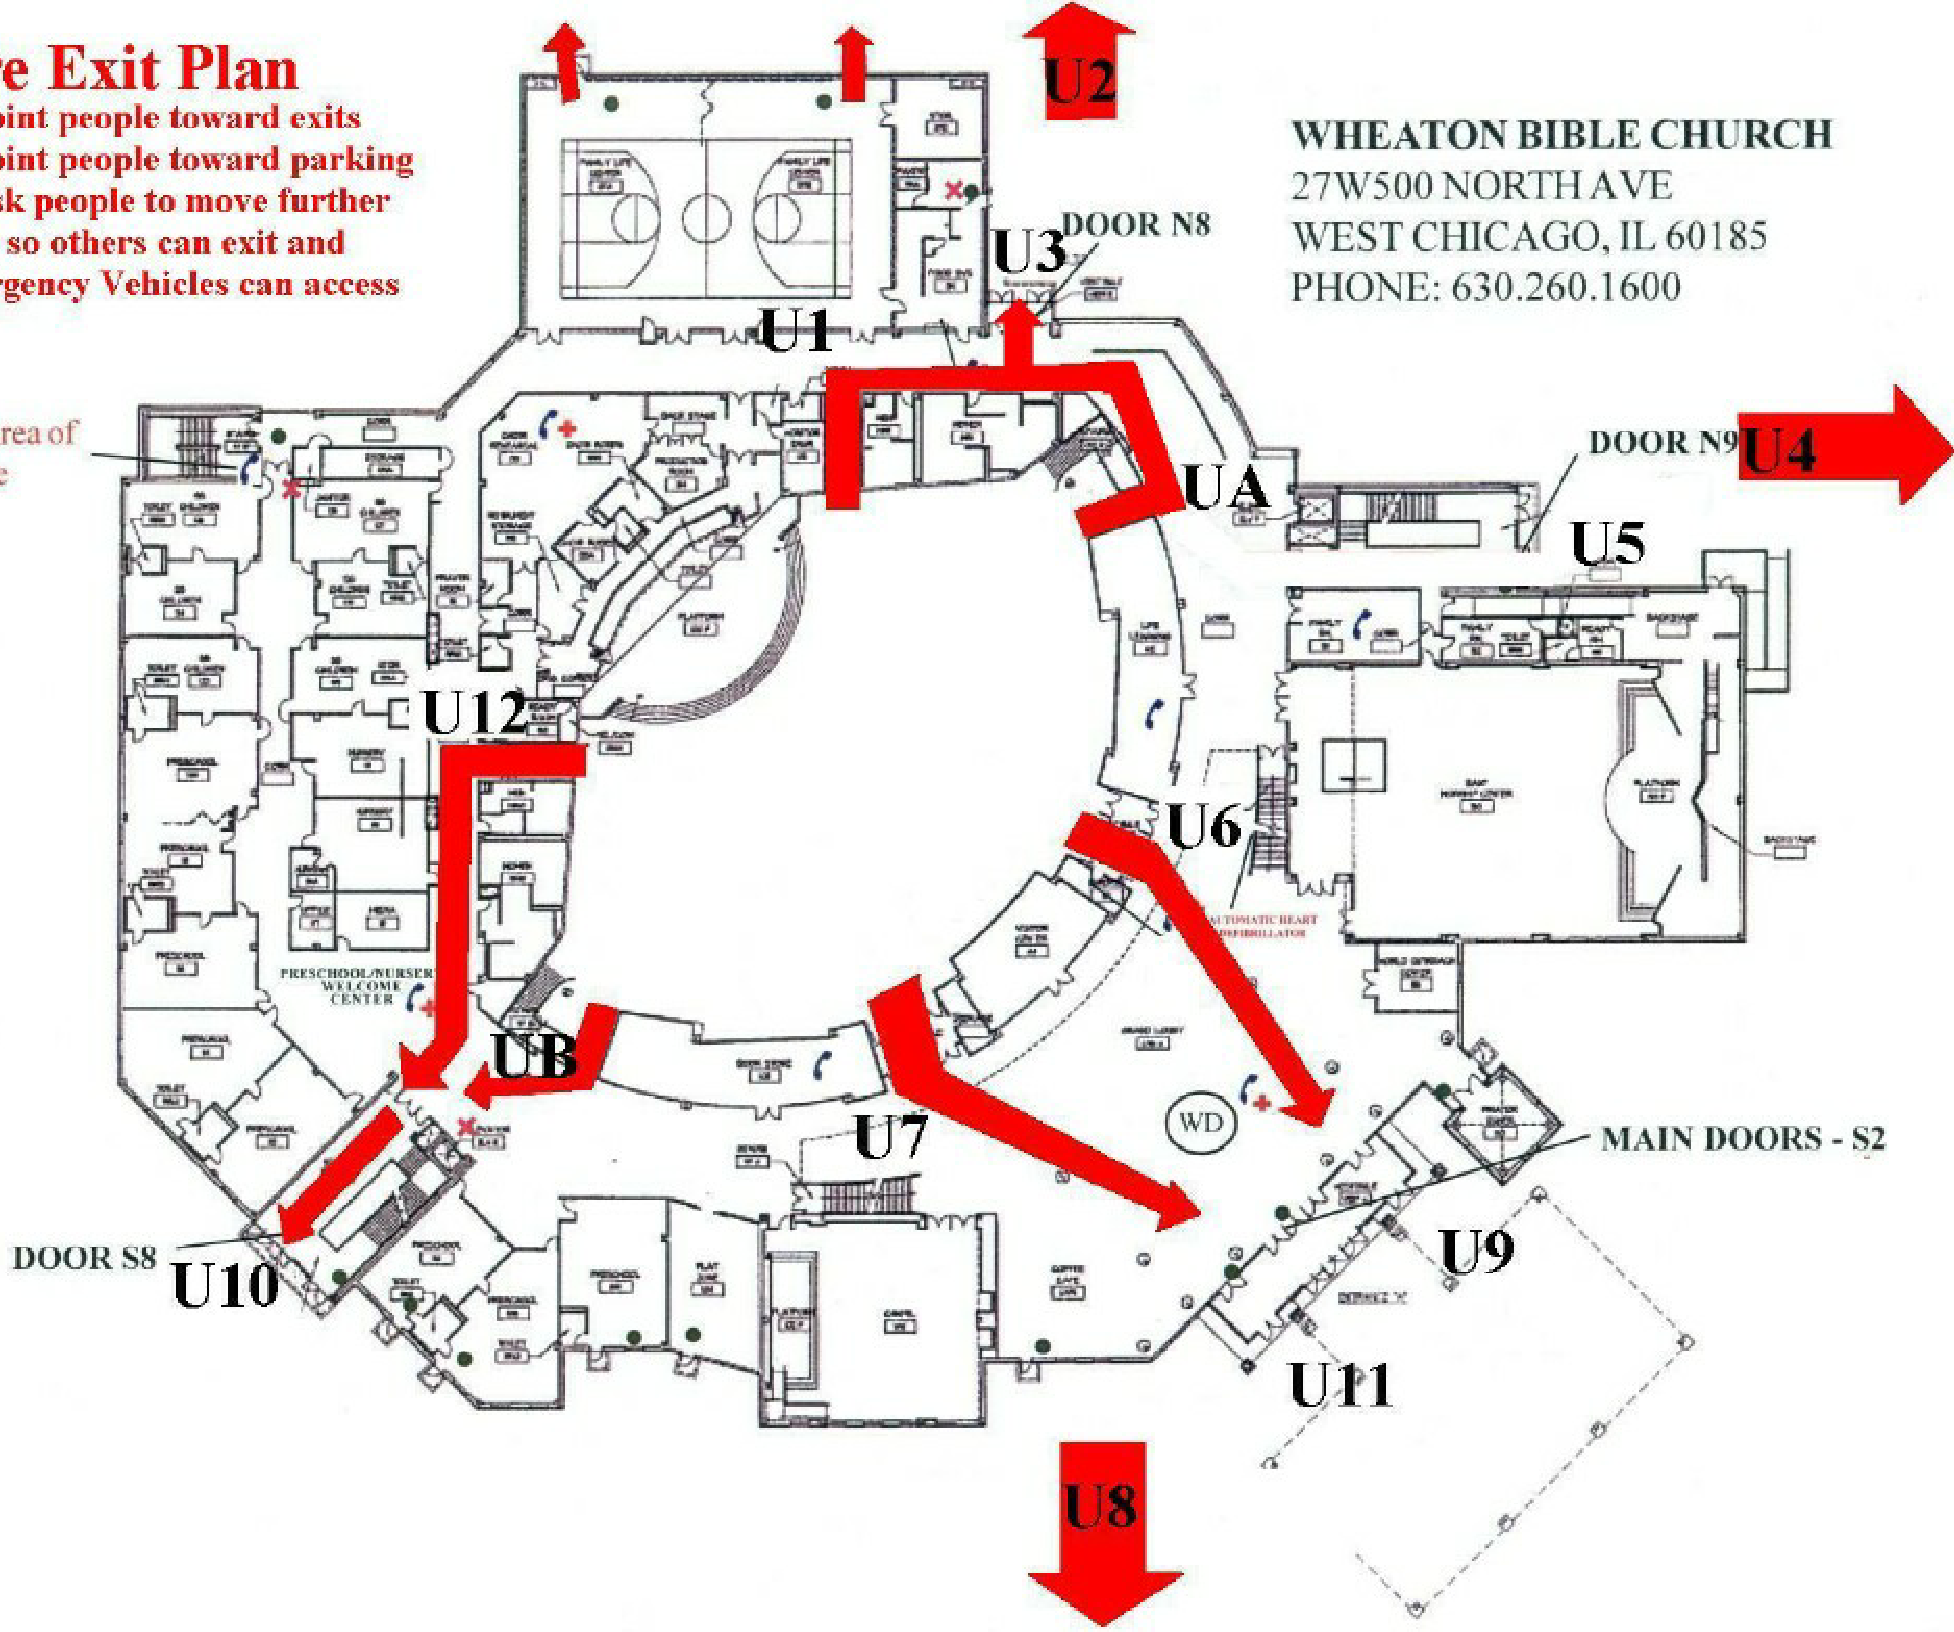

Fire Exit Plan

1. Point people toward exits
2. Point people toward parking
3. Ask people to move further away so others can exit and Emergency Vehicles can access

WHEATON BIBLE CHURCH
27W500 NORTH AVE
WEST CHICAGO, IL 60185
PHONE: 630.260.1600

NW Area of
Rescue

DOOR S8

U10

UB

U12

U7

WD

U6

AUTOMATIC HEART
DEFIBRILLATOR

U9

U11

MAIN DOORS - S2

DOOR N9

U4

U5

UA